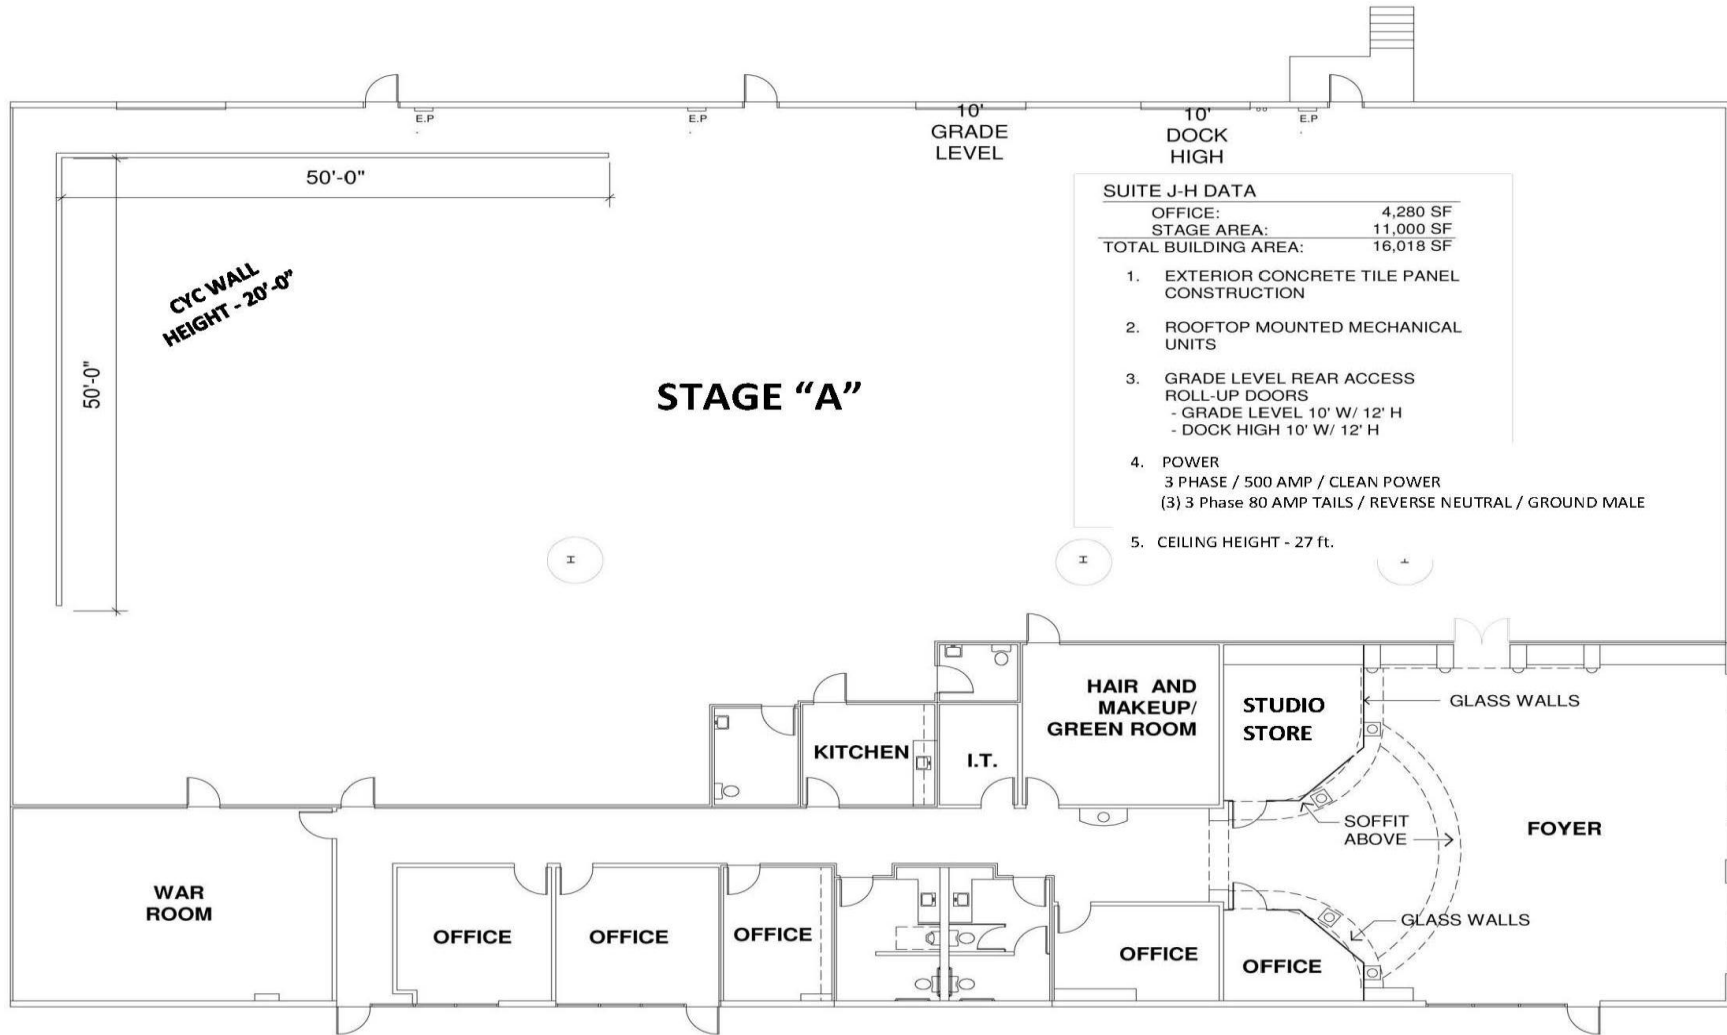

**Dream Vision Studios Las Vegas (702) 448-1600**  
**4544 W. Russell Road, Suite J, Las Vegas, NV 89118**  
**Www.DreamVisionStudios.US**

**SUITE J-H DATA**

OFFICE:	4,280 SF
STAGE AREA:	11,000 SF
TOTAL BUILDING AREA:	16,018 SF

1. EXTERIOR CONCRETE TILE PANEL CONSTRUCTION
2. ROOFTOP MOUNTED MECHANICAL UNITS
3. GRADE LEVEL REAR ACCESS ROLL-UP DOORS  
 - GRADE LEVEL 10' W/ 12' H  
 - DOCK HIGH 10' W/ 12' H
4. POWER  
 3 PHASE / 500 AMP / CLEAN POWER  
 (3) 3 Phase 80 AMP TAILS / REVERSE NEUTRAL / GROUND MALE
5. CEILING HEIGHT - 27 ft.